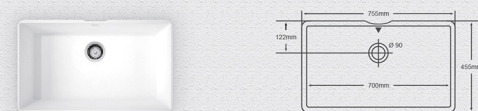

966 Outer dimension 外緣尺寸 (mm)
L755 x W455 x D190
Inner dimension 盆內尺寸 (mm)
L700 x W400 x D170