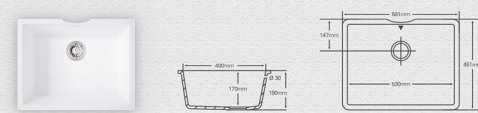

970 Outer dimension 外緣尺寸 (mm)
L581 x W451 x D190
Inner dimension 盆內尺寸 (mm)
L530 x W400 x D170